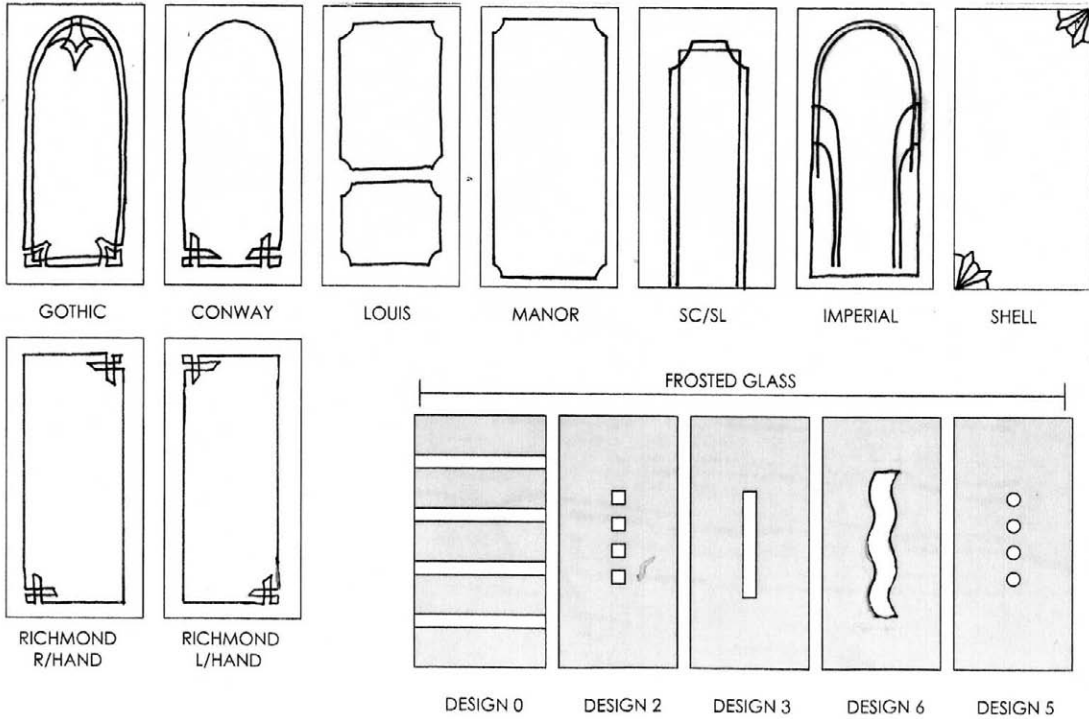

WARDROBES
SLIDING MIRROR / PANEL

STEEL FRAME COLOUR CHART

WARDROBES

SLIDING MIRROR / PANEL

KKS FITTED BEDROOMS

Patterns available on Glass – NOT TO SCALE

WARDROBES
SLIDING MIRROR / PANEL

COLOURED GLASS DOORS

WARDROBES

SLIDING MIRROR / PANEL

ASSORTED CHOICES TO SUIT YOU

WARDROBES

SLIDING MIRROR / PANEL

ASSORTED CHOICES TO SUIT YOU

WARDROBES
SLIDING MIRROR / PANEL

ASSORTED CHOICES TO SUIT YOU