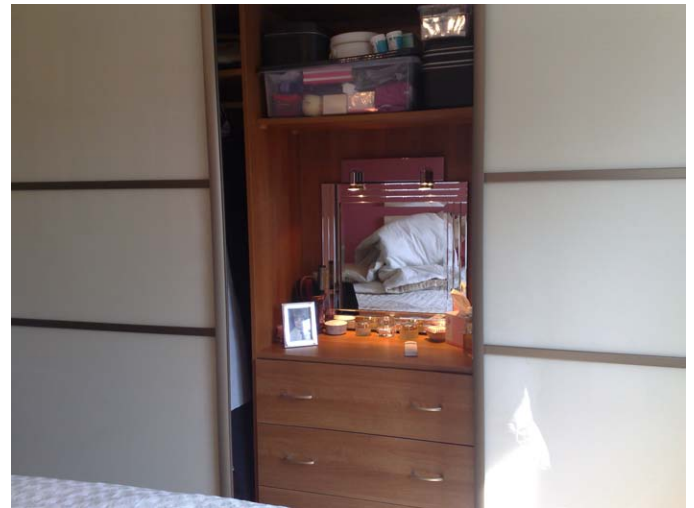

**YOUR BEDROOM IS COMPLETE
WITH K K S**

**KKS
FITTED
BEDROOMS**

SPECIALISTS IN SLIDING MIRROR/PANEL WARDROBES
QUALITY FITTED BEDROOMS

VAT No. 828937577
Sliding Mirror and Panel

WARDROBES

**All Prices Include interiors
(Fitting is charged at £20 per foot)**

WARDROBES

SLIDING MIRROR / PANEL

ASSORTED CHOICES TO SUIT YOU

WARDROBES

SLIDING MIRROR / PANEL

ASSORTED CHOICES TO SUIT YOU

WARDROBES
SLIDING MIRROR / PANEL

ASSORTED CHOICES TO SUIT YOU

VISIT OUR NEW SHOWROOM TODAY

Come and look at our new displays and complete styles of wardrobes and sliding mirror doors with colours to match your new bedroom design.

Unit 8, Climax works, Garnet Road, Leeds, LS 11 5 JY